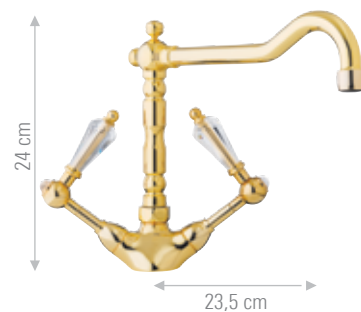

A750D0

Sifone minimale in ottone dorato 1"1/4.
Gold brass minimal P trap 1"1/4.

CR	FIN A	FIN B

A765D0114

Sifone a bottiglia, canotto cm 25 in ottone, 1"1/4.
Bottle trap, 25 cm outlet tube in brass, 1"1/4.

CR	FIN A	FIN B

CUCINA - KITCHEN

RY7007D0

Gruppo lavello a muro con canna antica.
Wall-mounted sink set with "Antique" spout.

RC	CR	FIN A	FIN B
RY	CR	FIN A	FIN B

RY7114D0

Monoforo lavello con canna antica.
One hole sink mixer with "Antique" spout.