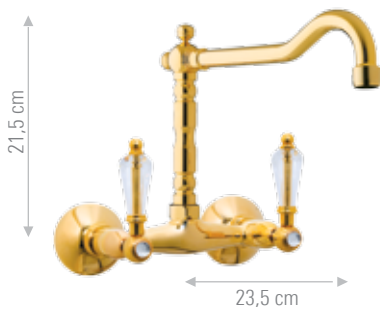

A750D0

Sifone minimale in ottone dorato 1"1/4.
Gold brass minimal P trap 1"1/4.

CR	FIN A	FIN B

A765D0114

Sifone a bottiglia, canotto cm 25 in ottone, 1"1/4.
Bottle trap, 25 cm outlet tube in brass, 1"1/4.

CR	FIN A	FIN B

CUCINA - KITCHEN

RY7007D0

Gruppo lavello a muro con canna antica.
Wall-mounted sink set with "Antique" spout.

RC	CR	FIN A	FIN B
RY	CR	FIN A	FIN B

RY7114D0

Monoforo lavello con canna antica.
One hole sink mixer with "Antique" spout.